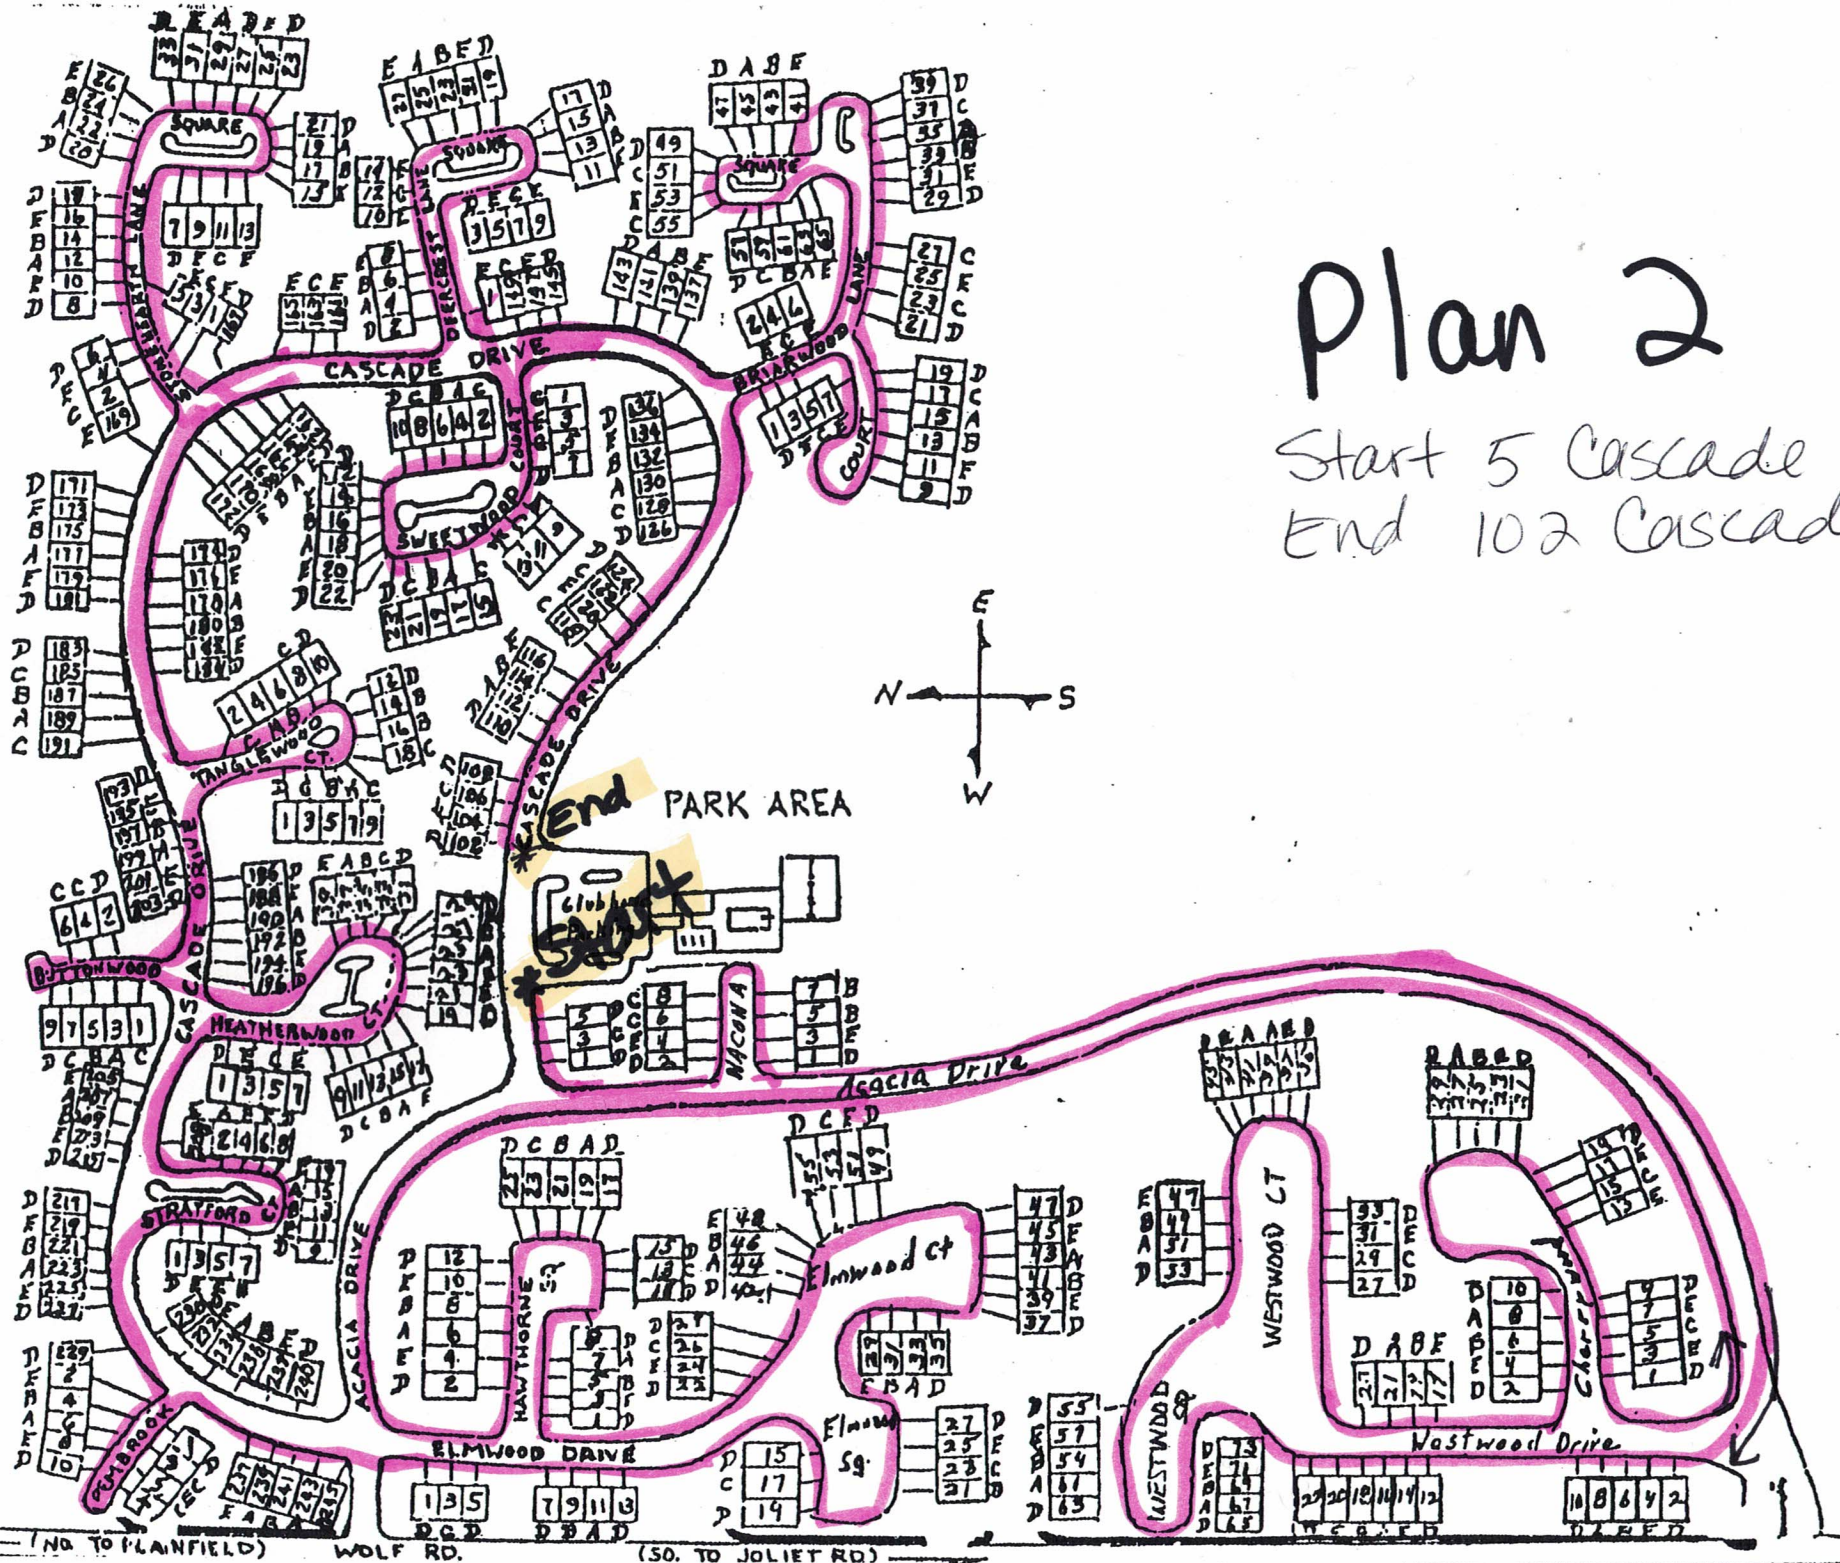

Plan 2

Start 5 Cascade
End 102 Cascade

(NO TO PLAINFIELD)

WOLF RD.

(SO. TO JULIET RD.)